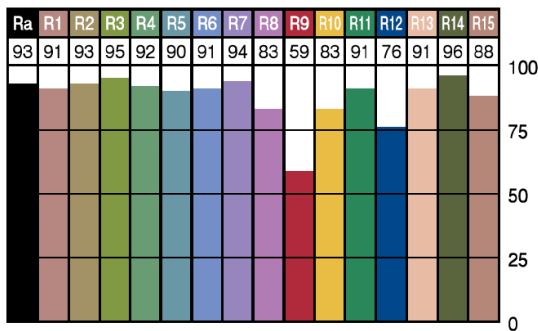

SEGULA VIVID LED